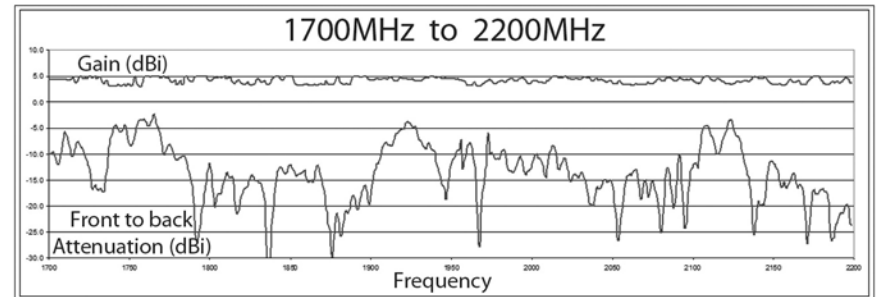

SEMDA2 Series Antenna Specifications

Beamwidth Vertical: 105 degrees
Beamwidth Horizontal: 85 degrees
Dimensions: 295x210x55 mm / 11.6x8.3x2.2 inches

Warranty

This antenna kit is warranted against manufacturing defects for a period of one year from the date of purchase. The original bill of sale is required for any warranty claims. For warranty claim contact original dealer or smoothtalker.com