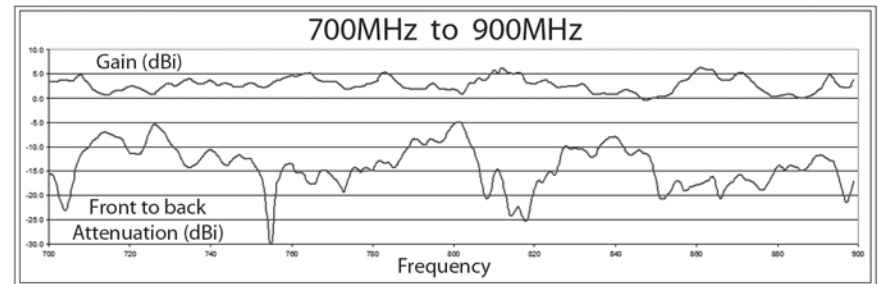

SEMDA2 Series Antenna Specifications

Beamwidth Vertical: 105 degrees
Beamwidth Horizontal: 85 degrees
Dimensions: 295x210x55 mm / 11.6x8.3x2.2 inches

Warranty

This antenna kit is warranted against manufacturing defects for a period of one year from the date of purchase. The original bill of sale is required for any warranty claims. For warranty claim contact original dealer or smoothtalker.com