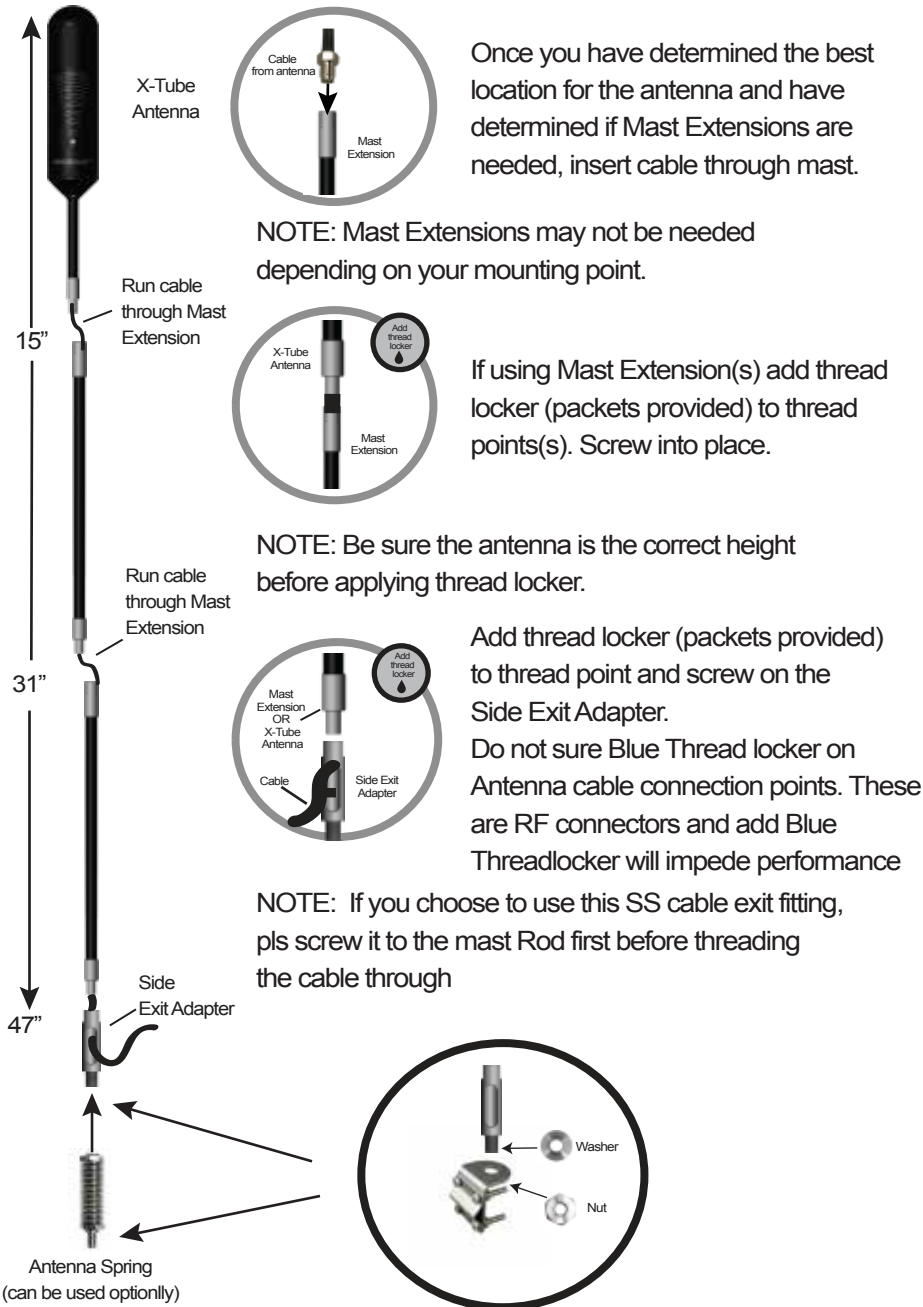

Step 2: Assemble The Antenna

X-TUBE TRUCKER ANTENNA

Smoothtalker[®] Cell Signal Anywhere

X-TUBE
TRUCKER

EXTREME
POWER
ANTENNA

SEMDTRUX
SEMDTRUXL

X-TUBE TRUCKER Omni Extreme Performance Outdoor Antenna 3G/4G/LTE/5G

X-TUBE TRUCKER

Parts Included

Smoothtalker.com

Contact: info@smoothtalker.com

The Smoothtalker MULTI-BAND **X-TUBE TRUCKER** Omni Extreme Performance Antenna is specifically designed for Trucks and comes with extra mast lengths for variable height installs to suit multiple truck specific installations. It covers all Cellular Bands 600/700/800/900/1700/1800/1900 /2100/2300/2500/2600 MHz with gains across all bands and transmits and receives across the whole RF Band. It is matched with the latest modulation standards for 3G/4G/LTE/5G spectrum applications. The rugged, ABS UV-resistant housing with ALL stainless and Aluminum hardware withstands harsh outdoor applications and corrosion resistant. High Power handling up to 100Watts without signal degradation.

Electrical Specifications:

Frequency range (MHz)	600-1000/1700-2700
Polarization	Horizontal/Vertical
Impedance	50 ohm
VSWR	≤1.5
Maximum input power(W)	100
Lightning protection	DC Ground
Gain:	3, 5dBi
Half-power beam width:	Horizontal :360 Vertical:60
Connector Type	MCT Female
Connector position	Bottom
Size(mm)	63×240
Antenna weight(kg)	0.58
Wind Cross Section area Ft ²	≤0.2
Rated wind velocity(km/hr)	130
Reflector material	Aluminum
Material	ABS UV Stable
Color	Black
Operating temperature	-40~+55C
Mounting hardware	Alum and Stainless
RoHS Compliant	2002/95/EC/2003/11/EC

NOTE: Mount at least 12 inches from any other antennas. Free of obstructions.

NOTE: Do not use Blue Thread locker on Antenna cable connection points. These are RF connectors and adding Blue Threadlocker will impede performance