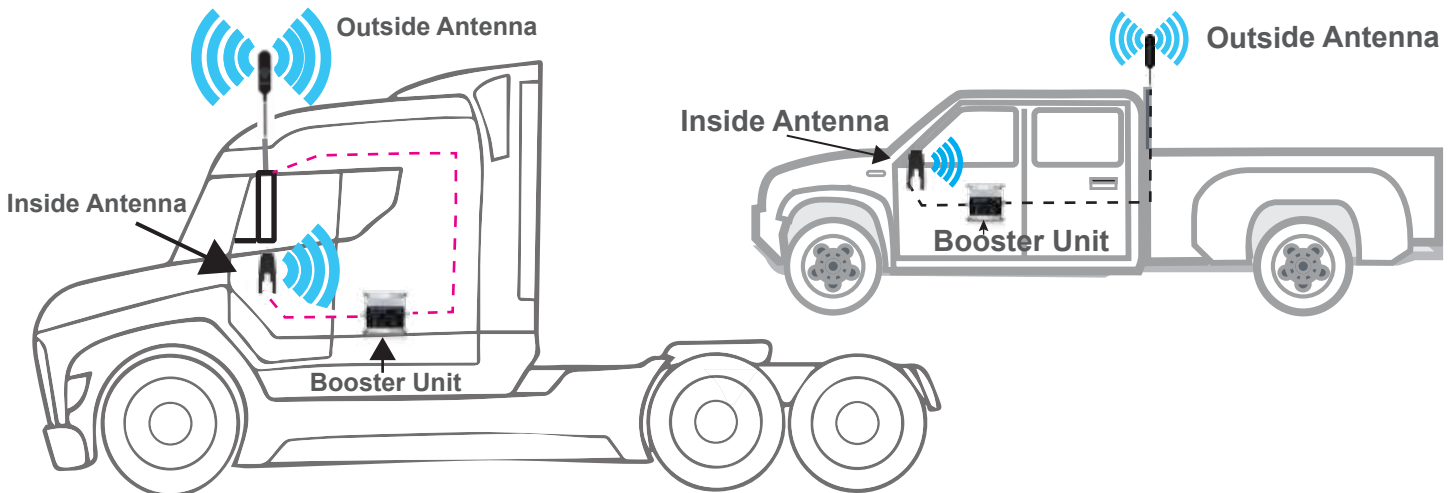

Multiple users - Multiple devices

The X-Tube Trucker X6 is the highest power gain mobile booster on the market. It will keep you connected where other boosters fail. It boosts signal to all cell phones and cellular devices within the booster's range simultaneously. This is a wireless booster that does not require a physical connection to the cell phone or cellular data device. The Smoothtalker X-Tube Trucker X6 Extreme Power Booster is the most technologically advanced wireless cellular signal booster made. It features proprietary "stealth tech technology" that prevents shutdowns from poor antenna placement and changing environment. This booster has high gain and provides coverage throughout your truck. The X-Tube Trucker X6 can keep you connected up to 30 mi. from the nearest tower.

Connects you in poor
signal areas

Increases data
Speeds up to
30 times

Reduces
Dropped Calls

Multiple Users
Multiple Devices

Easy
Install

Improves Device
Battery Life

How it Works

The Booster captures the signal from outside vehicle and boosts it to the phone. It takes the weak signal from your phone and boosts it back to the tower

Boosting Your

Cell Signal Anywhere

How Large an Area will it cover

Coverage area is affected by the outside signal level and the booster rated gain. Generally the booster will cover the entire area of a truck. (Note: when used in large size vehicles the coverage area may be reduced in very low outside signal levels.)