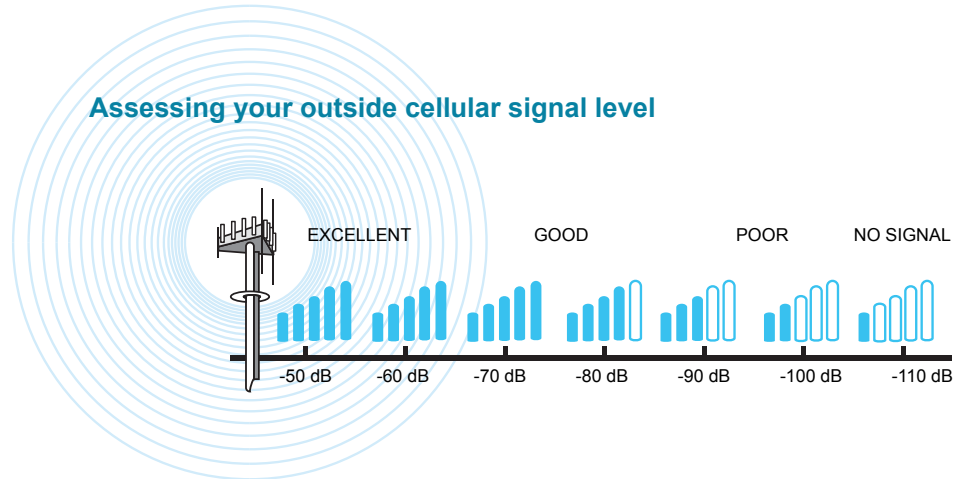

Features and Benefits

Power Options

120V

CLA

Install Fused

Cable Options

X Kit incl's 1pc 10ft cable

XL Kit incl's 1pc 20ft cable

X-Tube Antenna Parts Included

Technical Data

SMOOTHtalker MOBILE X6		6 BAND MULTI BAND
FREQUENCIES	700 lower 700 upper 850 1900 1700/2100 MHz	
MODULATIONS	2G, 3G, 3G+, 4G, 4G+, GSM, HSPA, CDMA, LTE, LTEA	
TX POWER	1 watt	
NOISE FIGURE	<4 dB	
FLATNESS	+/- 3 dB	
POWER SUPPLY	120V AC/DC	
OPERATING TEMP	-22 F to + 185 F	
DIMENSIONS	L 4.72" x W 4.25" x H 1.25" (inch)	
WEIGHT	1.5 lbs	
CABLE	INCLUDED IN ALL KITS	