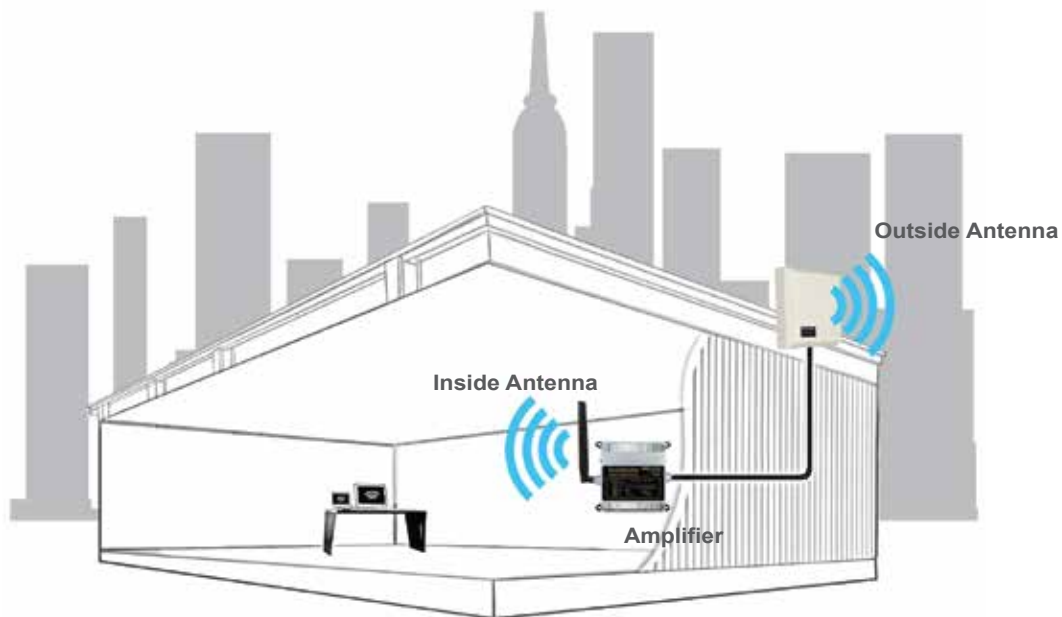

Z470 - coverage area up to 10000 sqft-70dB

* Coverage varies with outside signal bar levels.

The Stealth Z4 building amplifiers are designed to provide indoor coverage for homes, buildings, basements and underground locations that shield Mobile signal. LED level indicators make installation quick, easy and effective. Automatic oscillation control, and network overload protection maintain maximum gain and coverage at all times. These amplifiers can be used with optional splitters and antennas to provide a very large coverage footprint. Recommended for locations LESS than 10 km from the nearest Mobile tower

Model Shown - BBEUZ460GBO

Connects you in Fair signal Areas

Increases data Speeds up to 30 times

Reduces Dropped Calls

Multiple Users Multiple Devices

Easy Install

LED Signal Gain Indicators

The Amplifier captures the signal from outside and boosts it indoors
It takes the weak signal from your phone and boosts it back to the tower

NOTE: Stealth Z4 Amplifiers are recommended for locations LESS than 10 km from the nearest Mobile tower

Optional Parts:

- Power –100-240V AC/DC + 12-24V DC
- Cables - Quad Shield C205 & Pro-X RG6
- Connectors and Splitters