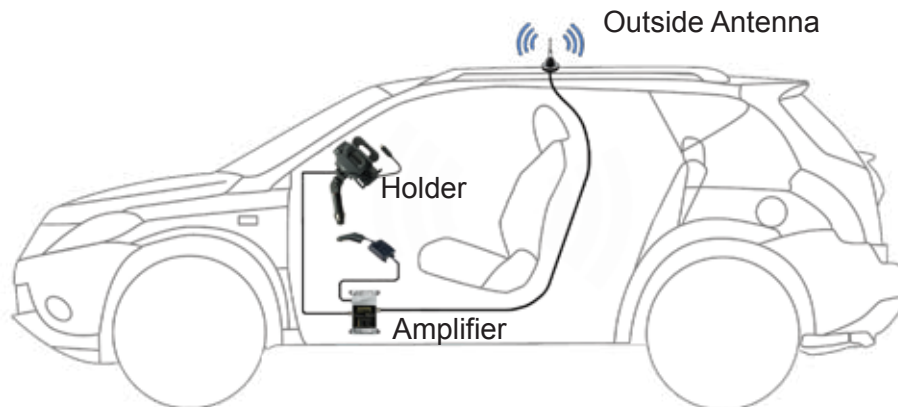

The Smoothtalker Mobile CX4 is a 30dB coupling connect amplifier that will amplify 4G, 3G and 2G signals including LTE, WCDMA, CDMA and GSM. The Mobile CX4 is the most powerful 4 band amplifier in its category and features Smoothtalker 'StealthTech' technology to keep you connected everywhere. It is housed in a rugged cast aluminum housing and comes with corrosion proof antennas. This amplifier is designed to be used with a holder/cradle that the Mobile device is placed in or a patch antenna that is attached to the back of the Mobile device. The Mobile CX4 can be purchased kitted with various, holders, antennas and power supplies for the ultimate grab-and-go Mobile Network Signal boosting package. The Mobile CX4 Ideal for remote locations GREATER than 10 km and up to 50 km from the nearest Mobile tower

Single User
Single Device

Increase Data Speeds
up to 30 times

Reduces
Dropped Calls

Connects you in
poor signal areas

Improves Device
Battery Life

Easy
Install

The Amplifier captures the signal from outside vehicle and boosts it to the phone. It takes the weak signal from your phone and boosts it back to the tower

Boosting Your

Mobile Network Signal Anywhere

Where can the Amplifier be used:

The Mobile CX4 30 is used primarily in vehicles but can also be used in a fixed location such as on a desktop. (Fixed location use requires additional optional parts which are not included in the kits)

100-240V
AC/DC

Outside Omni Directional Antenna Options: available in thru-hole, on-glass or magnetic mount

SEM14:
14" Omni Directional High Gain Antenna
Provides 360 degree Radiation Pattern
provides best performance in flat terrain.