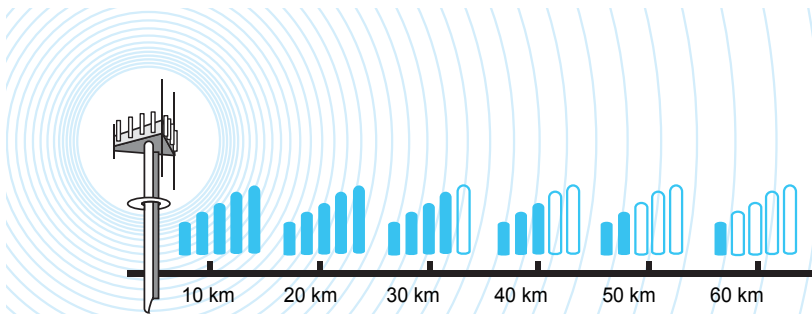

Boosting Your

Mobile Network Signal Anywhere

Where can the Amplifier be used:

The Mobile CX4 30 is used primarily in vehicles but can also be used in a fixed location such as on a desktop. (Fixed location use requires additional optional parts which are not included in the kits)

How far away from the tower can I expect to get with the amplifier:

Features and Benefits

Options

- Power – 12V CLA, 12V Hardwired, 100-240V AC/DC
- Various optional antennas

Power Options

Outside Omni Directional Antenna Options: available in thru-hole, on-glass or magnetic mount

SEM14:
14" Omni Directional High Gain Antenna
Provides 360 degree Radiation Pattern
provides best performance in flat terrain.

SEM2:
2" Omni Directional High Gain Antenna
Provides 360 degree Radiation Pattern
best suited for varying terrain with
obstructions.

SEMINI:
3" Omni Directional High Gain Antenna
Provides 360 degree Radiation Pattern
general purpose antenna.

Technical Data

SMOOTHtalker MOBILE CX4		4 BAND MULTI BAND 30dB		
BANDS	20	8	3	1
FREQUENCIES	800MHz	900MHz	1800MHz	2100MHz
MODEL	BEUX430			
GAIN	30dB			
MODULATIONS:	2G, 3G, 3G+, 4G, 4G+, GSM, HSPA, CDMA, LTE, LTEA			
TX POWER	3 watt EIRP			
NOISE FIGURE	<4 dB			
FLATNESS	+/- 3 dB			
POWER SUPPLY	12-24V DC +100-240V AC/DC			
OPERATING TEMP	-30 C to +85 C			
DIMENSIONS	L 11.6 x W 6.4 x H 3.2 (cm)			
WEIGHT	0.249 kg			
CABLE	INCLUDED IN ALL KITS			

Smoothtalker offers fully automatic gain and oscillation control also automatic power control which protects the Mobile Network. This makes Smoothtalker Amplifiers totally network friendly and deliver the best signal to your Mobile device at MAXIMUM power.