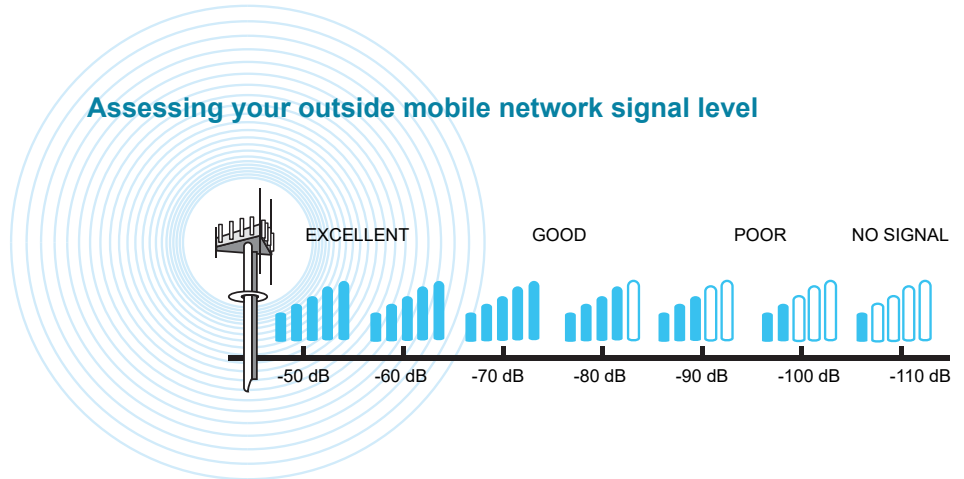

Features and Benefits

Power Options

3.5A
Power

3.5A
CLA

3.5A
Install

Cable Options

X Kit incl's 1pc 3m cable

XL Kit incl's 1pc 6m cable

X-Tube Antenna Parts Included

Assessing your outside mobile network signal level

Technical Data

SMOOTHtalker MOBILE X4		4 Band MULTI BAND 55dB
Frequencies	800 900 1800 2100 MHz	
Model	X455	
Gain	55dB	
Modulations	2G,3G,3G+,4G,4G+,GSM,HSPA,CDMA,LTE,LTEA	
TX Power	1watt EIRP	
Noise Figure	<4 dB	
Flatness	+/- 3 dB	
Power supply	120V AC/DC	
Operating Temp	-30 C to + 85 C	
Dimensions	L 12 x W 10.8 x H 3.2 (cm)	
Weight	1.5 lbs	
Cable	Included in all kits	