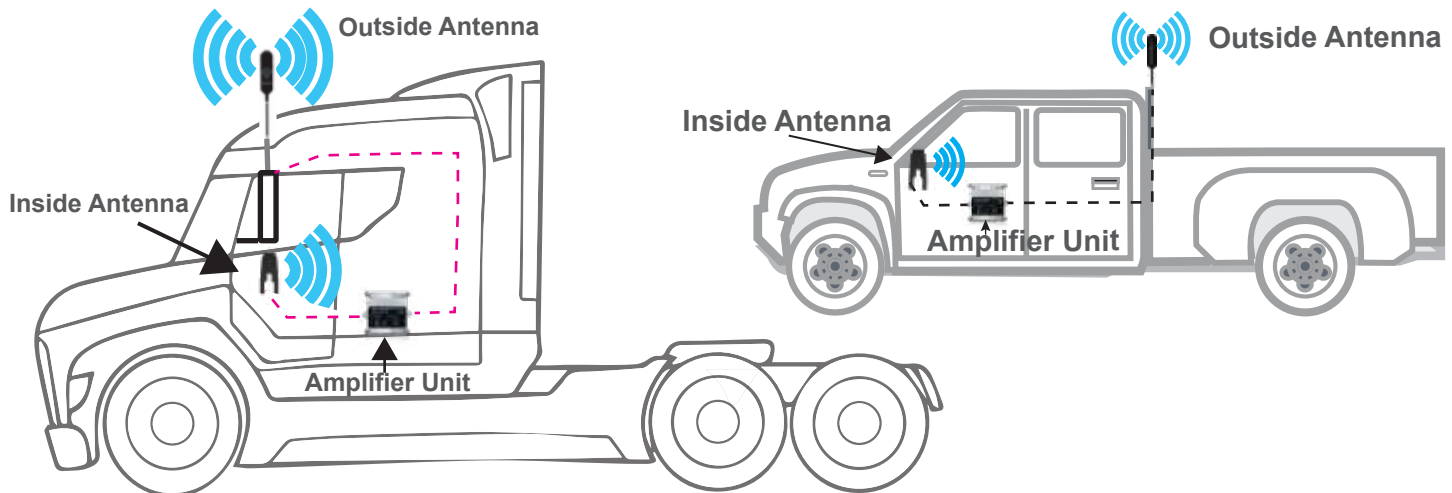

The X-Tube Trucker X4 is the highest power gain mobile network Amplifier on the market. It will keep you connected where other Amplifiers fail. It amplifies signal to all cell phones and mobile network devices within the Amplifier's range simultaneously. This is a wireless Amplifier that does not require a physical connection to the cell phone or mobile network data device. The X-Tube Trucker X4 Extreme Power Amplifier is the most technologically advanced wireless mobile network signal Amplifier made. It features proprietary "stealth tech technology" that prevents shutdowns from poor antenna placement and changing environment. This Amplifier has high gain and provides coverage throughout your truck and can keep you connected up to 30 mi. from the nearest tower.

Connects you in poor
Signal areas

Increases data
Speeds up to
30 times

Reduces
Dropped Calls

Multiple Users
Multiple Devices

Easy
Install

Improves Device
Battery Life

How it Works

The Amplifier captures the signal from outside vehicle and amplifies it to the phone. It takes the weak signal from your phone and amplifies it back to the tower

Boosting Your

Smoothtalker® Mobile Network Signal Anywhere

How Large an Area will it cover

Coverage area is affected by the outside signal level and the Amplifier rated gain. Generally the Amplifier will cover the entire area of a truck. (Note: when used in large size vehicles the coverage area may be reduced in very low outside signal levels.)